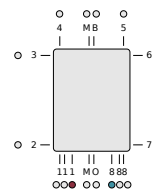

Connections

Schemat podłączenia

Schemat podłączenia