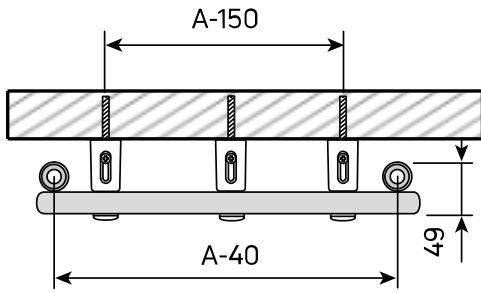

Installation

Santorini, widok z góry