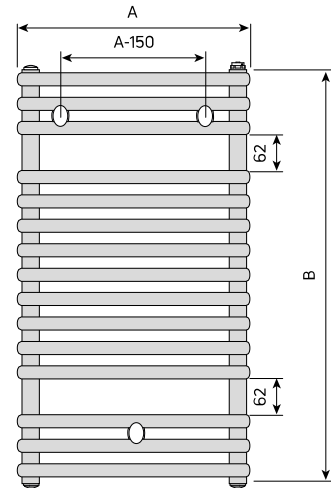

Santorini, widok z przodu