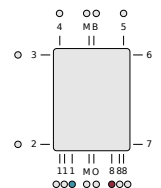

Connections

Schemat podłączenia

Schemat podłączenia

Prescription text

Santorini to niezwykle uniwersalny drabinkowy grzejnik łazienkowy przeznaczony w zasadzie do każdej łazienki. Grzejnik ten prezentuje się bardzo elegancko, ponieważ dzięki specjalnej technice spawania kolektorów od środka oraz bez użycia lutu, miejsca połączeń są niewidoczne. Klasyczny design sprawia zaś, że model ten będzie wyglądał dobrze w różnorodnych aranżacjach łazienki. Efektywny, funkcjonalny, trwały – posiada wszystkie cechy grzejników łazienkowych Purmo.

Santorini produkowany jest w kolorze RAL 9016, pozostałe kolory z palety RAL na zamówienie. Wyposażony jest w zawieszania o regulowanej odległości od ściany, odpowietrznik 1/2" i korek zaślepiający. Grzejnik objęty jest 10 letnią gwarancją.

Warranty

10-letnia gwarancja jakości jest udzielana pod warunkiem nabycia produktu od autoryzowanego dystrybutora Purmo Group Poland sp. z o.o. Na wszystkie komponenty elektryczne gwarancja udzielana jest na okres 2 lat.

Warunki gwarancyjne - grzejniki łazienkowe - 09/2023

Warunki gwarancyjne PURMO - grzejniki łazienkowe - 09_2023.pdf